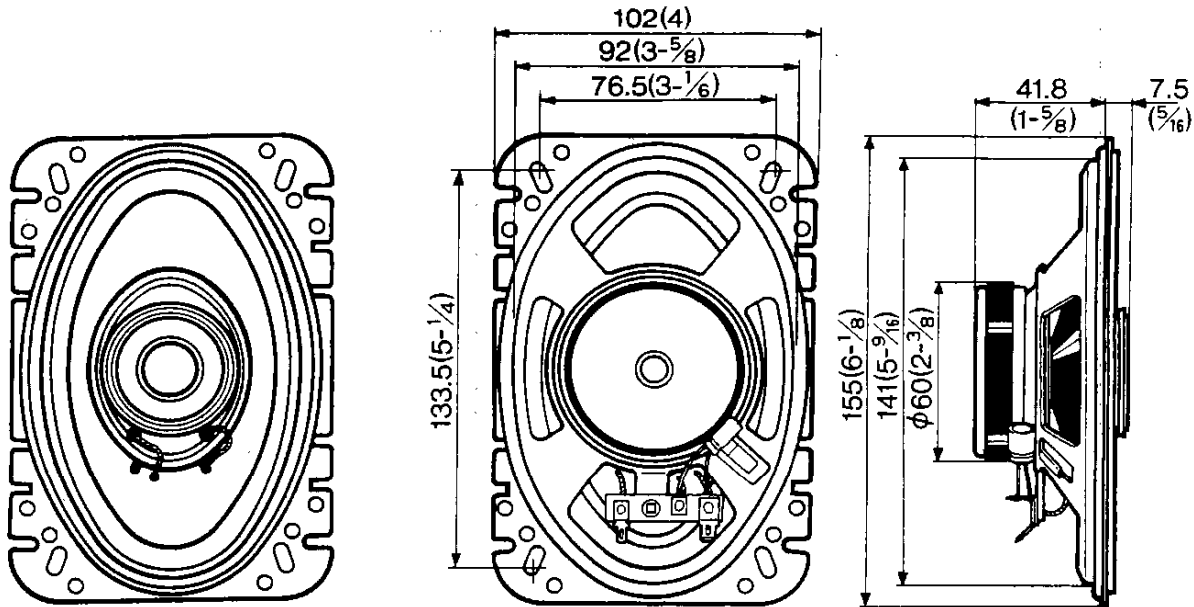

KFC-467C

SERVICE MANUAL

KENWOOD

©1991-8 PIONEER JAPAN
B51-6371007/157

COPY

EXTERNAL VIEW

Unit: mm (inch)

PARTS INCLUDED

-  × 2
-  $\phi 4 \times 20 (\phi 3/16 \times 3/4)$ × 8
-  × 8

PARTS LIST

* New parts
Parts without Parts No. are not supplied.
Les articles non mentionnés dans le Parts No. ne sont pas fournis.
Teile ohne Parts No. werden nicht geliefert.

Ref No.	New Parts	Parts No.	Description
	*	T 15-0202-08	SPEAKER
		E 30-1457-08	SPEAKER CORD
	*	N 99-1209-08	SCREW SET

SPECIFICATIONS

- Speakers
 - Woofers ————— 4×6in Cone Type 3.4oz Magnet
 - Tweeters ————— 1-1/2in Cone Type
- Peak Power ————— 45Watts
- Frequency Response — 60Hz~20,000Hz
- Sensitivity ————— 91dB/W at 1m
- Impedance ————— 4 Ohms
- Weight Per Speaker ——— 0.76kg(1.7lb)/pair